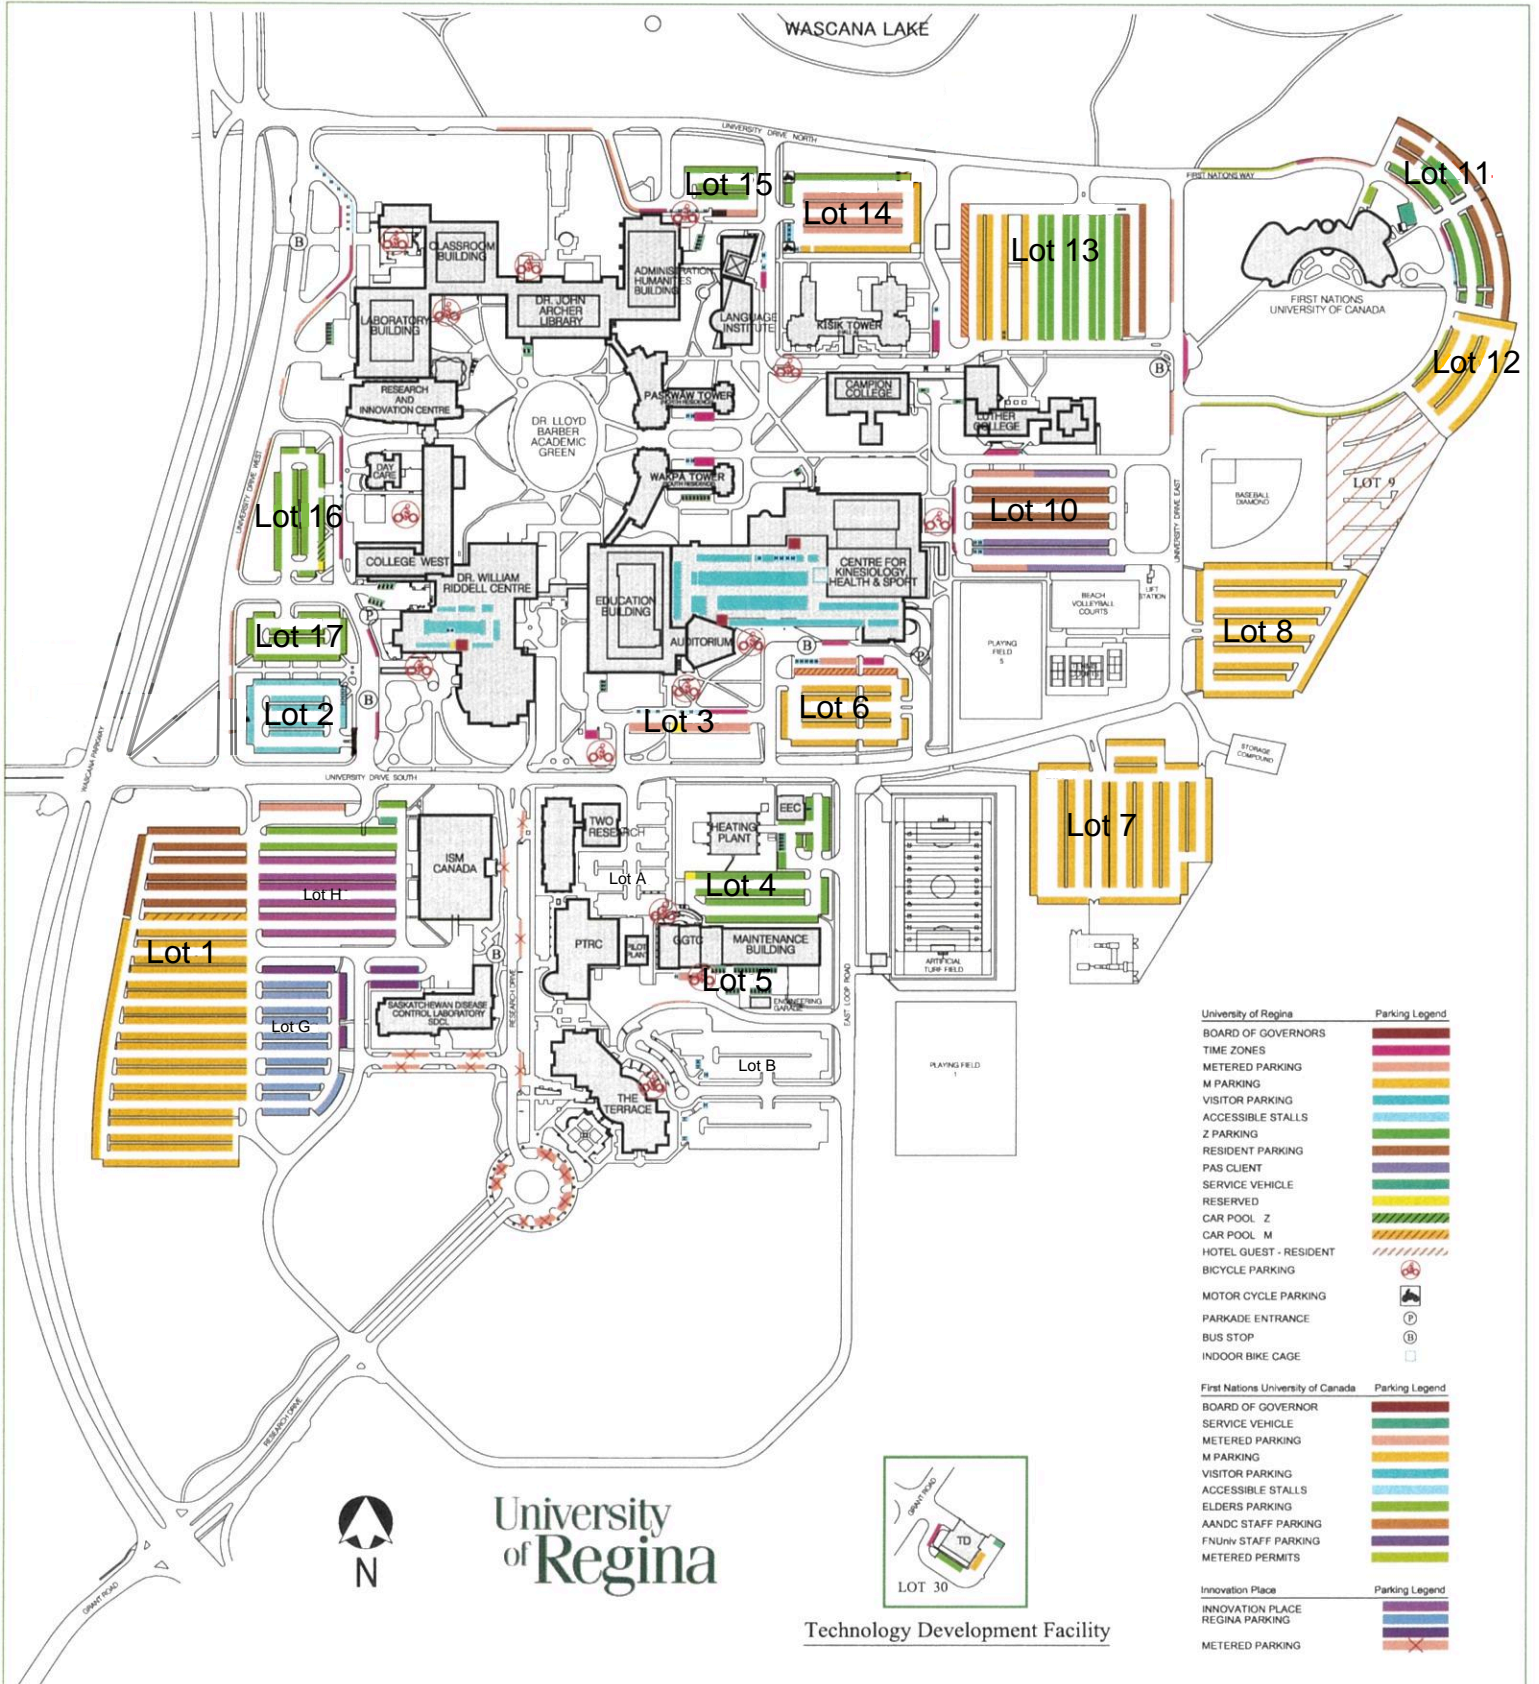

December 2016

University of Regina	Parking Legend
BOARD OF GOVERNORS	[Red]
TIME ZONES	[Orange]
METERED PARKING	[Yellow]
M PARKING	[Light Green]
VISITOR PARKING	[Light Blue]
ACCESSIBLE STALLS	[Light Cyan]
Z PARKING	[Light Green]
RESIDENT PARKING	[Light Green]
PAS CLIENT	[Light Green]
SERVICE VEHICLE	[Light Green]
RESERVED	[Light Green]
CAR POOL - Z	[Light Green]
CAR POOL - M	[Light Green]
HOTEL GUEST - RESIDENT	[Light Green]
BICYCLE PARKING	[Light Green]
MOTOR CYCLE PARKING	[Light Green]
PARKADE ENTRANCE	[Light Green]
BUS STOP	[Light Green]
INDOOR BIKE CAGE	[Light Green]

First Nations University of Canada	Parking Legend
BOARD OF GOVERNOR	[Red]
SERVICE VEHICLE	[Orange]
METERED PARKING	[Yellow]
M PARKING	[Light Green]
VISITOR PARKING	[Light Blue]
ACCESSIBLE STALLS	[Light Cyan]
ELDERS PARKING	[Light Green]
AANDC STAFF PARKING	[Light Green]
FNU-UNIV STAFF PARKING	[Light Green]
METERED PERMITS	[Light Green]

Innovation Place	Parking Legend
INNOVATION PLACE REGINA PARKING	[Red]
METERED PARKING	[Orange]

Technology Development Facility